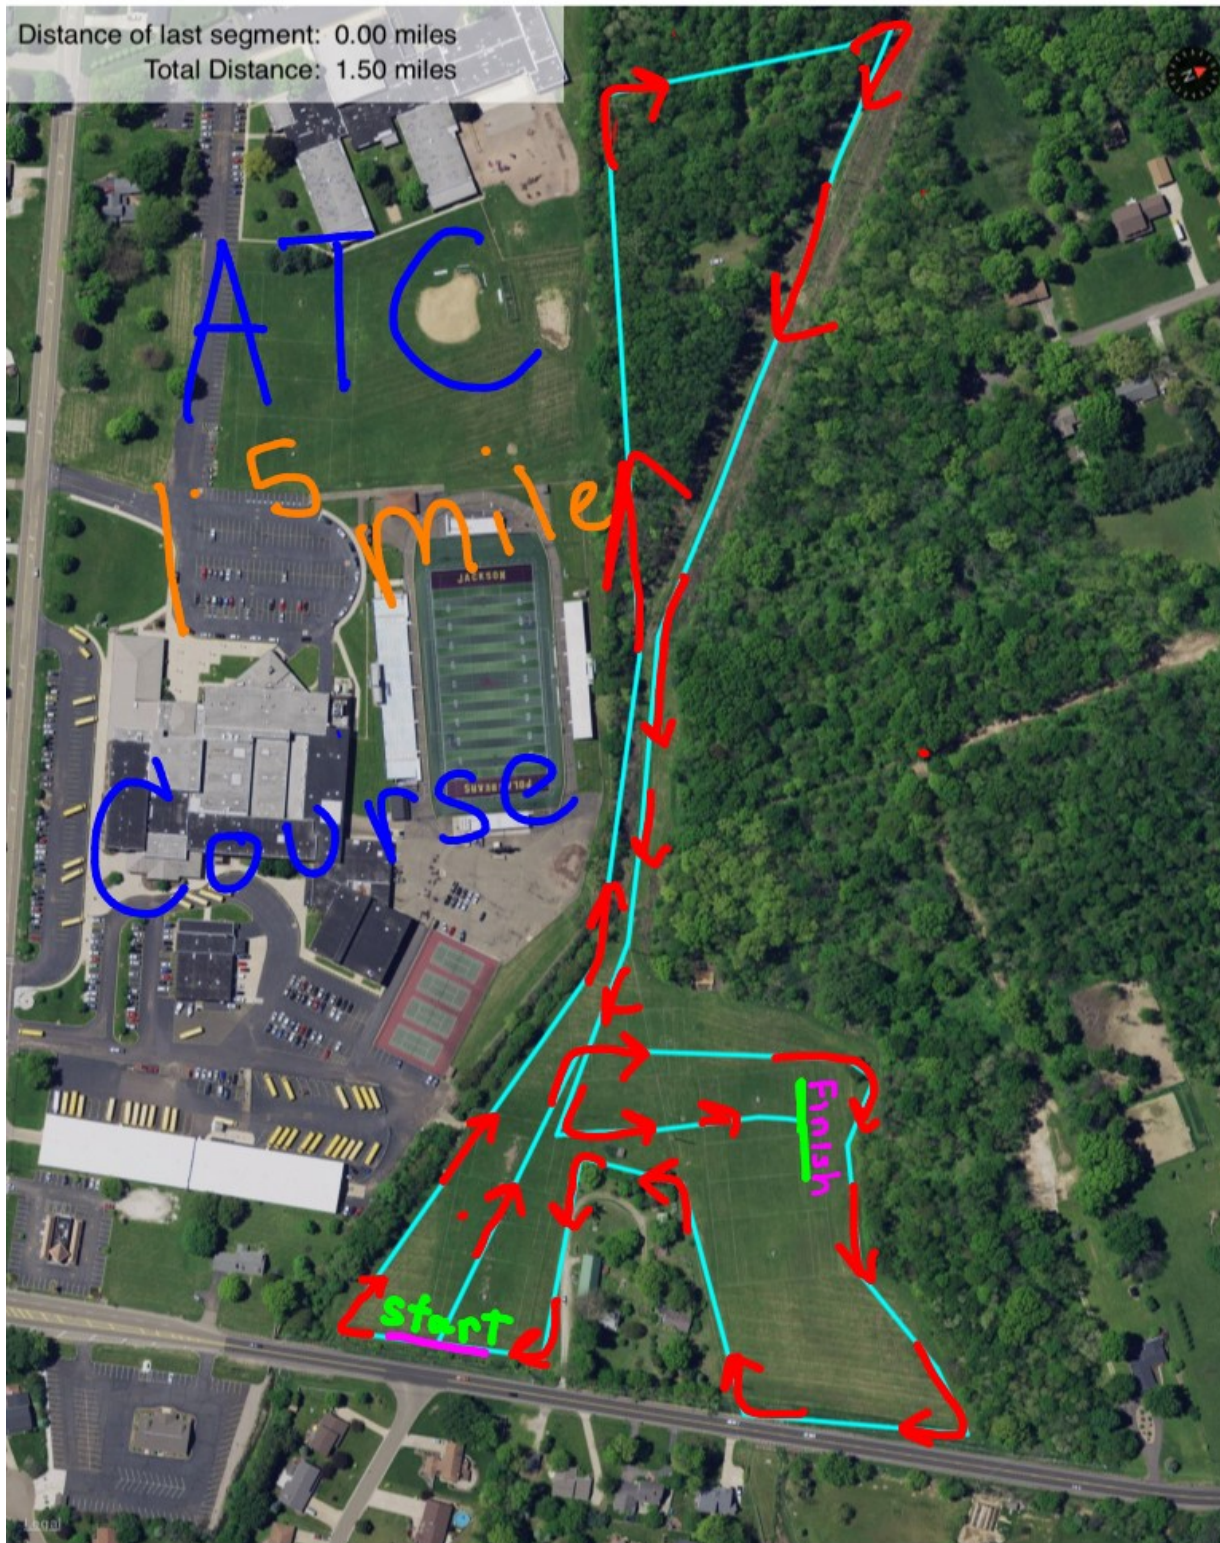

Finish

Start

1 Mile Course

Distance of last segment: 0.00 miles
Total Distance: 1.50 miles

Distance of last segment: 0.01 miles
Total Distance: 0.25 miles