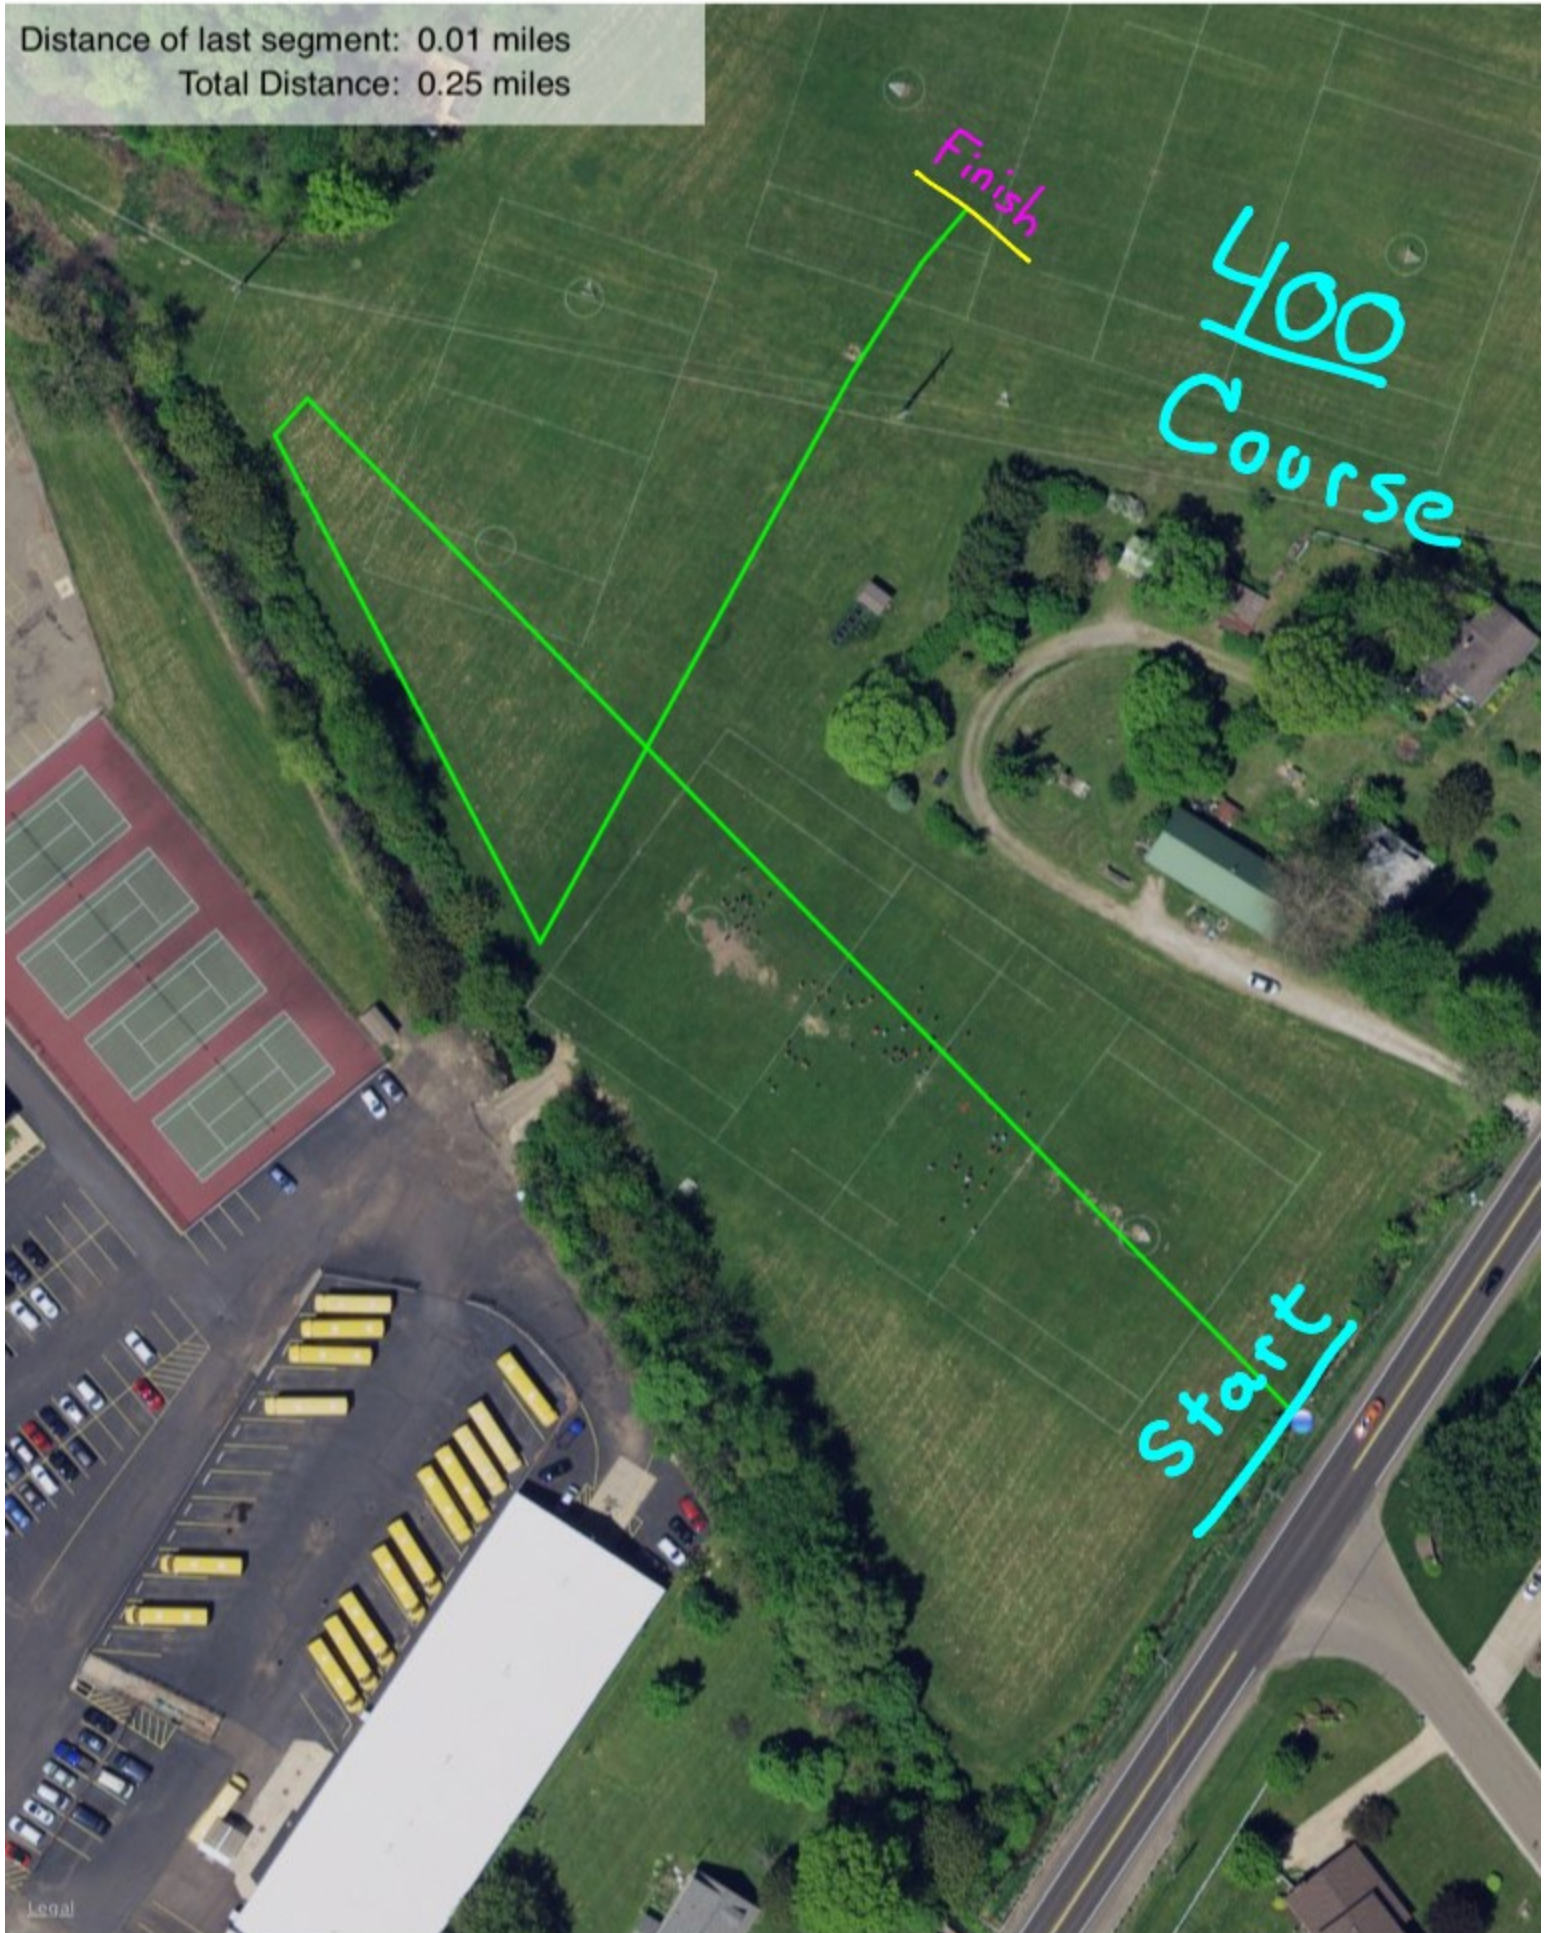

Distance of last segment: 0.01 miles  
Total Distance: 0.25 miles

400  
Course

Finish

Start